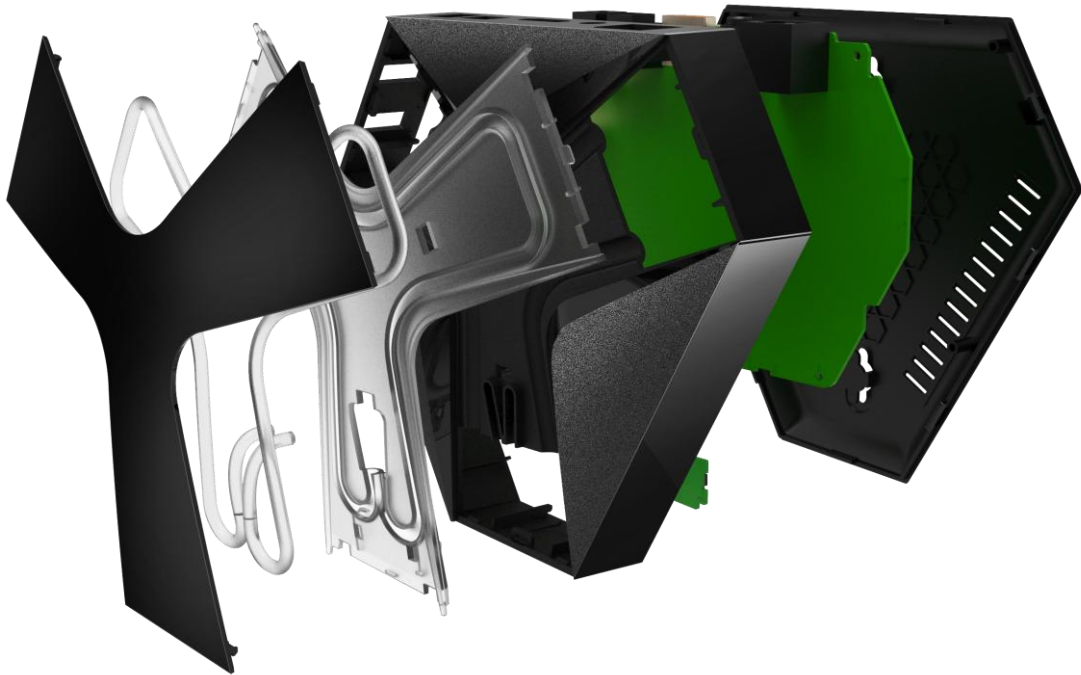

# Magicsee IRON TV Box

Website: [www.magicsees.com](http://www.magicsees.com)

Email: [info@magicsee.cc](mailto:info@magicsee.cc)

Phone: +86 755 26426313

Address: 4F, NO.242 Xixiang Road, Baoan District, ShenZhen, Guang Dong Province, China

<b>Model No. IRON</b>	<b>Quad Core 64bit 4K Android TV BOX</b>	
<b>OS</b>	Android 6.0	
<b>CPU</b>	Amlogic S905X Quad-core 64-bit ARM® Cortex™-A53 up to 2GHz	
<b>GPU</b>	Penta-core ARM Mali-450	
<b>Language</b>	Chinese, English, Germany, Thai, French,Russian,Italian,Spanish....	
<b>RAM</b>	DDR3	2GB
<b>Memory size</b>	eMMC flash	8GB/16GB (Optional)
<b>Wireless</b>	WiFi	2.4GH IEEE 802.11a/b/g/n
	Ethernet	10M/100M
<b>Video</b>	UHD 4K 60fps HW decoding, supports multiple formats including H.265 10-bit, H.264 FHD 1080p 60fps HW encoding, supports H.264	
<b>Software Extension</b>	Support Google Play & APK install	
<b>Image browser</b>	Support JPG、JPEG、BMP、GIF、PNG、JFIF...etc photo format	
<b>I/O</b>	USB port	1*USB host + 1*USB OTG
	OPTICAL	*1
	digital audio	
	HDMI	HDMI 2.0
	A/V OUT	*1
	ETHERNET	*1
	Power Supply	5V2A DC
	Micro SD card slot	For Micro SD card (TF card)
<b>Size &amp; Weight</b>	Size	
	Weight	
<b>Packing List</b>	IRON BOX	*1
	HDMI Cable	*1
	Remote control	*1
	manual	*1
	Giftbox packing	*1
	Power adapter	*1