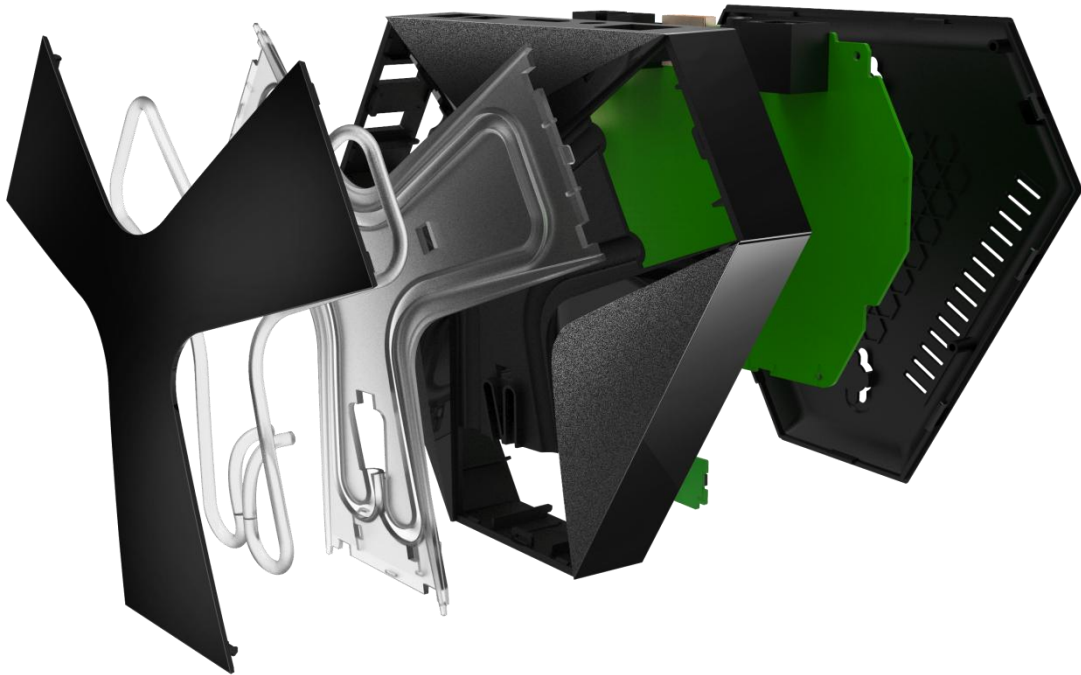

<b>Model No. IRON+</b>	<b>Octa Core 64bit Android TV BOX</b>	
<b>OS</b>	Android 6.0	
<b>CPU</b>	Amlogic S912 Octa core ARM Cortex-A53 CPU up to 2GHz (DVFS)	
<b>GPU</b>	ARM Mali-T820MP3 GPU up to 750MHz (DVFS)	
<b>Language</b>	Chinese, English, Germany, Thai, French,Russian,Italian,Spanish....	
<b>RAM</b>	DDR4	3GB
<b>Memory size</b>	eMMC flash	16GB/32GB(Optional)
<b>Wireless</b>	WiFi	Dual band (2.4GHz/5.8GHz) IEEE 802.11a/b/g/n/ac
	Ethernet	100M/1000M
	Bluetooth	BT4.1
<b>Multimedia applications support</b>	VP9-10 Profile-2 up to 4Kx2K@60fps H.265 HEVC MP-10@L5.1 up to 4Kx2K@60fps H.264 AVC HP@L5.1 up to 4Kx2K@30fps H.264 MVC up to 1080P @60fps MPEG-4 ASP@L5 up to 1080P@60fps (ISO-14496) WMV/VC-1 SP/MP/AP up to 1080P@60fps AVS-P16(AVS+) /AVS-P2 JiZhun Profile up to 1080P@60fps MPEG-2 MP/HL up to 1080P@60fps (ISO-13818) MPEG-1 MP/HL up to 1080P@60fps (ISO-11172) Supports *.mkv,*.wmv,*.mpg, *.mpeg, *.dat, *.avi, *.mov, *.iso, *.mp4, *.rm and *.jpg file "	
<b>Software Extension</b>	Support Google Play & APK install	
<b>Image browser</b>	Support JPG、JPEG、BMP、GIF、PNG、JFIF...etc photo format	
<b>I/O</b>	USB port	2*USB host + 1*USB OTG
	OPTICAL digital audio	*1
	HDMI	HDMI 2.0
	A/V OUT	*1
	ETHERNET	*1
	Power Supply	5V2A DC
	Micro SD card slot	For Micro SD card (TF card)
<b>Size &amp; Weight</b>	Size	
	Weight	
<b>Packing List</b>	IRON+ BOX	*1
	HDMI Cable	*1
	Remote control	*1
	manual	*1
	Giftbox packing	*1
	power adapter	*1